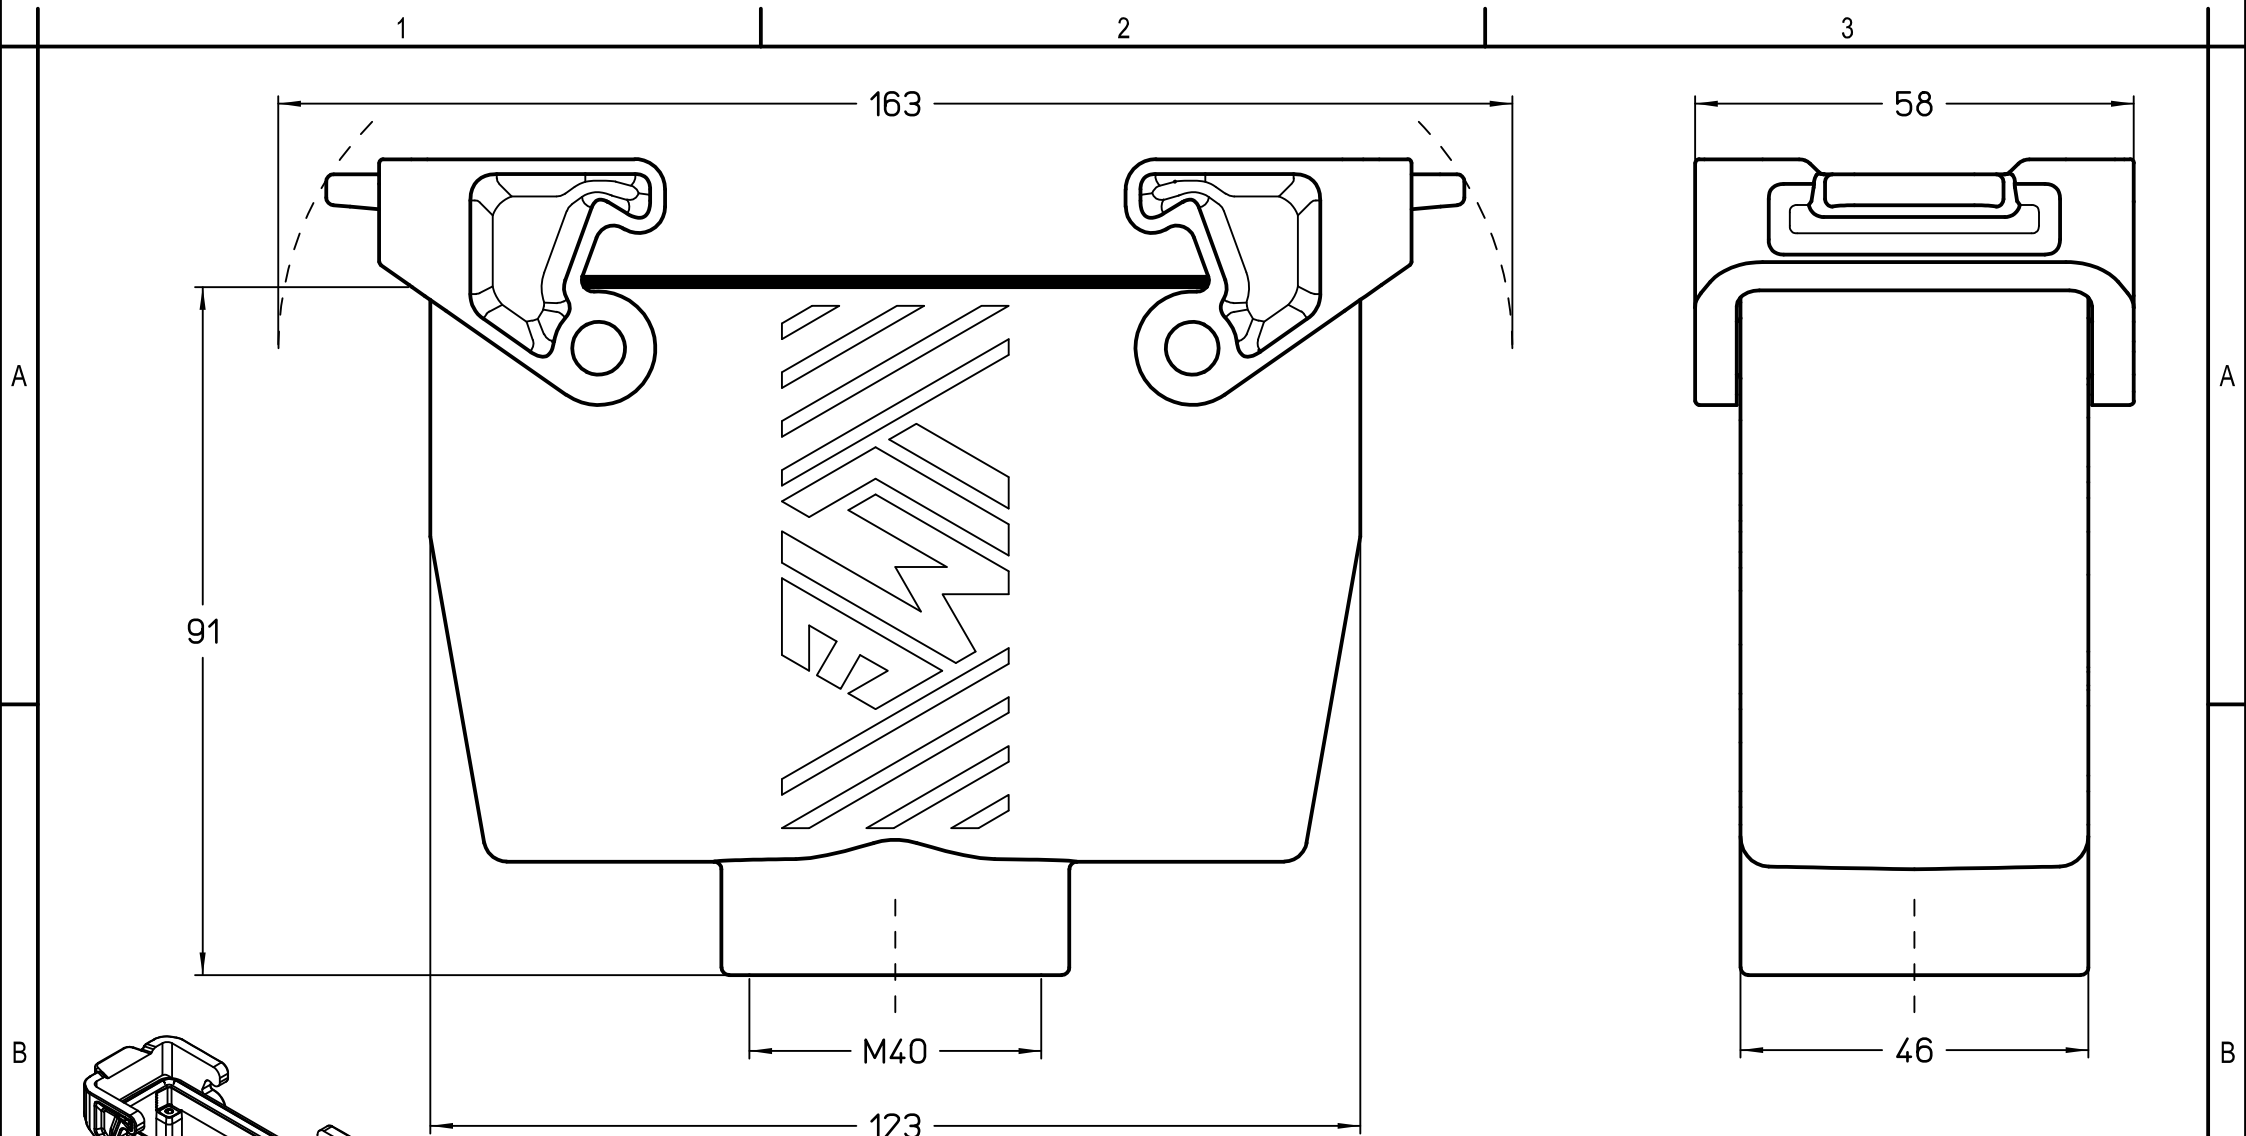

Diritti riservati All rights reserved

Dimensions in mm

Simplified representation with dimensions without tolerance

Original Size A4

TAVC 24G40B

Date 11/02/22

Insulating hood, size "104.27", M40 top entry,

Sign. G. Renna

with 2 levers, with integrated PE jumpers - HYGIENIC-COLD

Scale
1:1